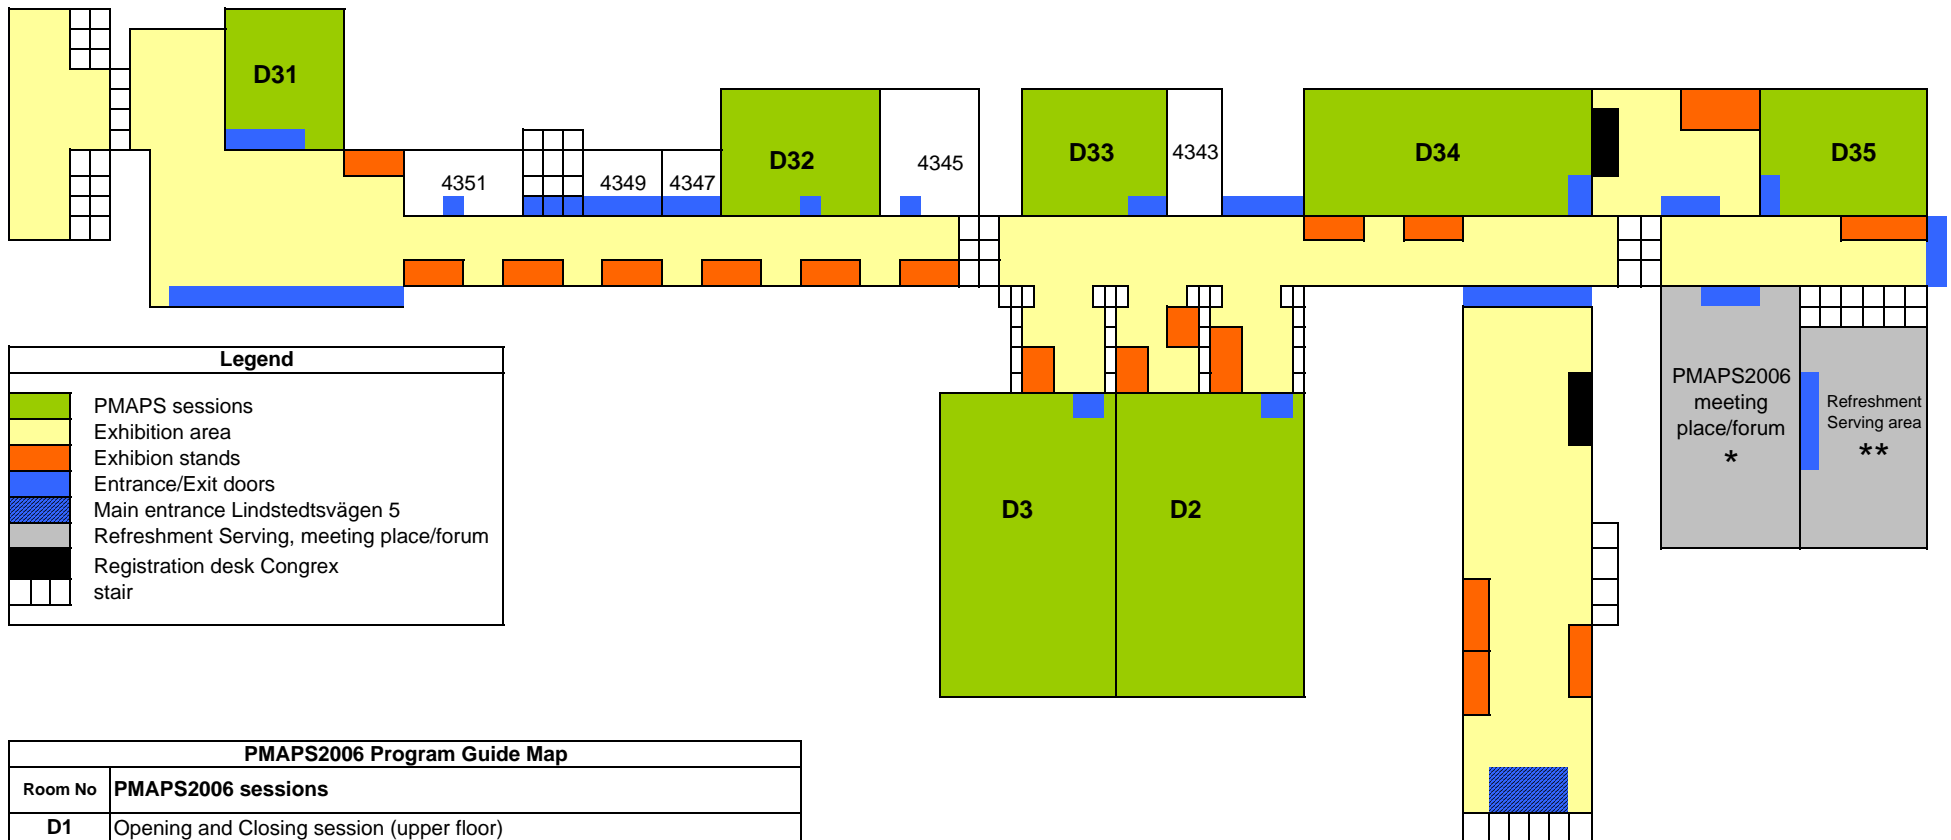

PMAPS2006 Venue map

Legend	
	PMAPS sessions
	Exhibition area
	Exhibition stands
	Entrance/Exit doors
	Main entrance Lindstedtsvägen 5
	Refreshment Serving, meeting place/forum
	Registration desk Congrex
	stair

PMAPS2006 Program Guide Map	
Room No	PMAPS2006 sessions
D1	Opening and Closing session (upper floor)
D2	Track 1, Workshops 1A and 2A, and Lecturer room Tutorial 1
D3	Track 2, Workshops 1B, 2B and 3B
D31	Track 3, Workshop 3A, and Lecturer room Tutorial 3
D32	Track 4 and Tutorial 2
D33	Meeting room
D34	Track 5
D35	Reserved room for LOC (Local Organizing Committee)
*	PMAPS2006 meeting place/forum, and Welcome reception
**	Place for refreshments during breaks

KTH Campus, Lindstedtsvägen, D-building